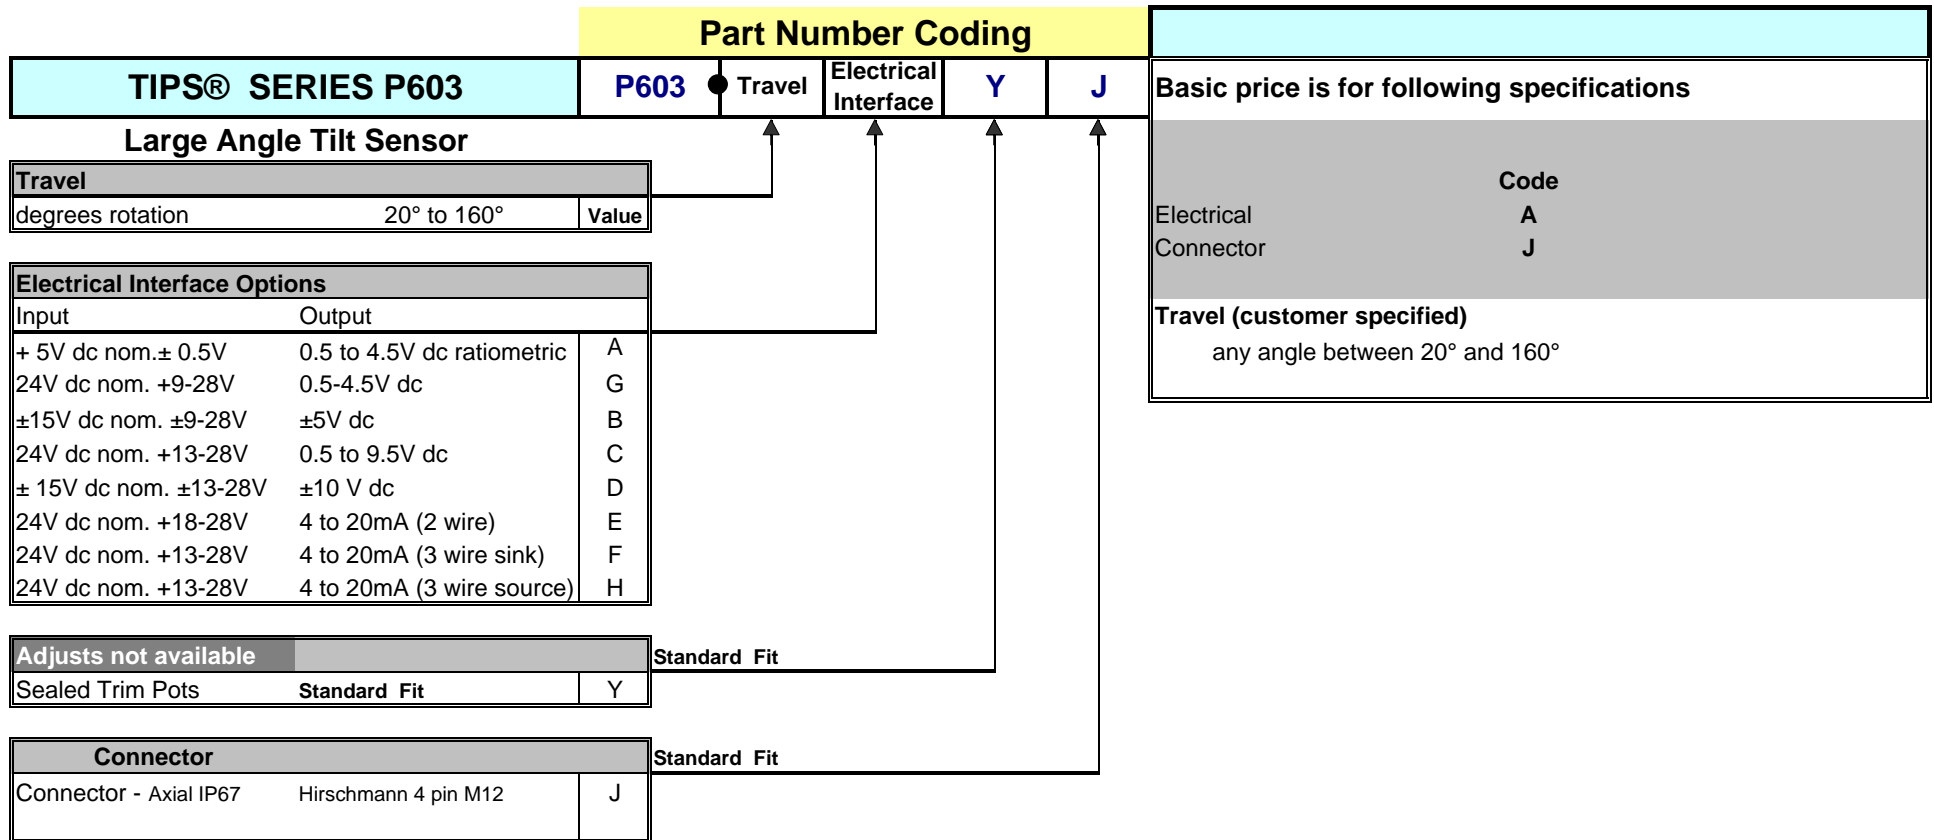

Positek

For more information, please contact:
 Everight Precision Technologies Corporation
 102 Commerce Dr., Unit 8, Moorestown, NJ 08057
www.everightsensors.com info@everightsensors.com
 phone: 856-727-9500 fax: 610-672-9663