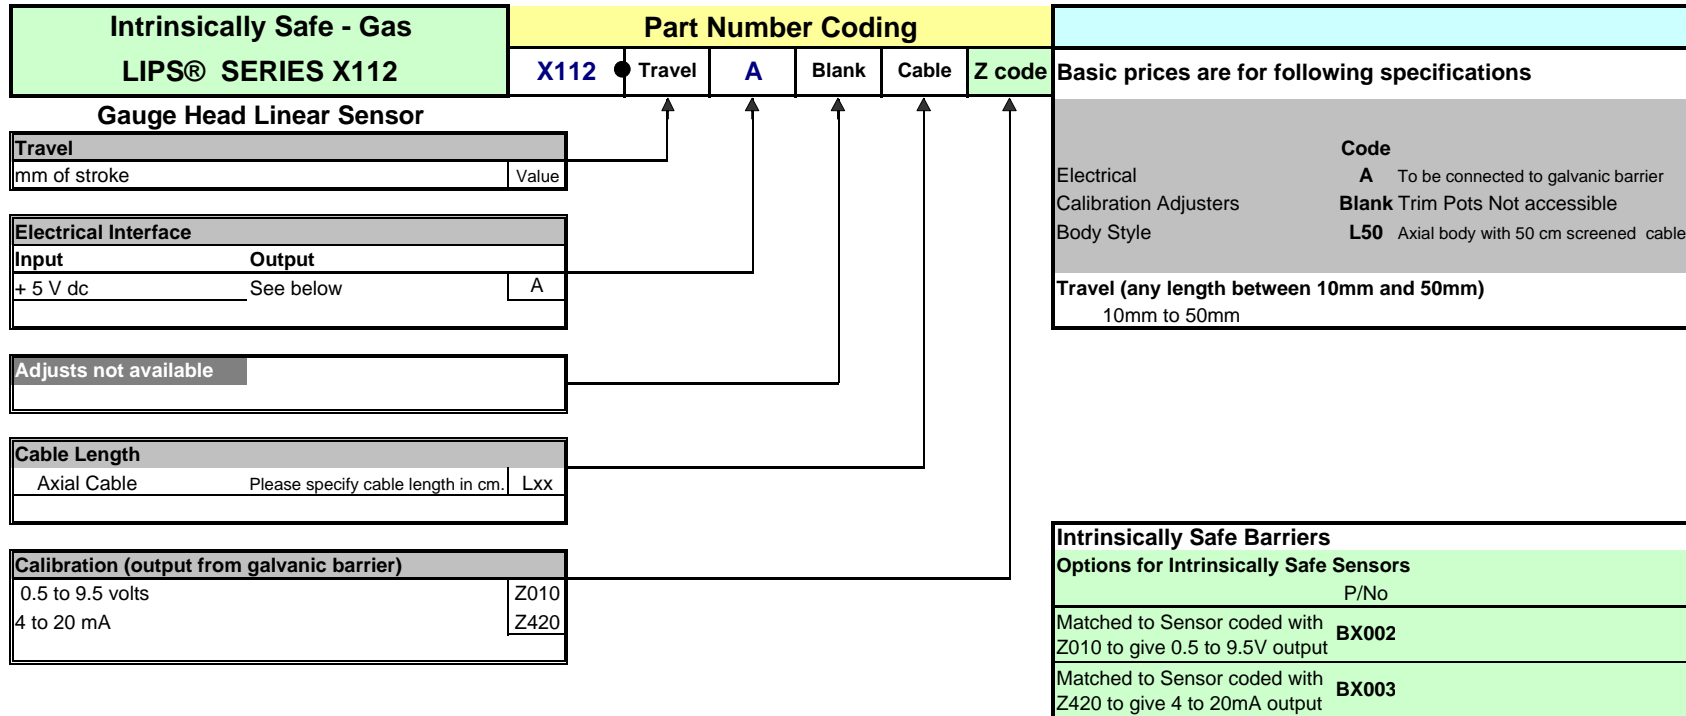

Positek

For more information, please contact:
 Everight Precision Technologies Corporation
 102 Commerce Dr., Unit 8, Moorestown, NJ 08057
www.everightsensors.com info@everightsensors.com
 phone: 856-727-9500 fax: 610-672-9663